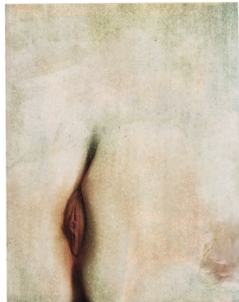

Stephen Irwin
Untitled
Circa 2009
Altered vintage pornography
12 $\frac{3}{4}$ x 10 11 $\frac{1}{4}$ x 1 $\frac{1}{2}$ in
Framed
Unique