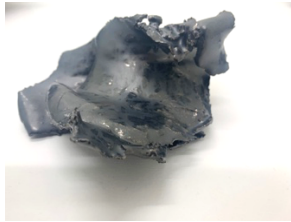

MARISA NEWMAN PROJECTS

Phoenix Lindsey-Hall
Scream Inside Your Heart #18
2021
Bullet-pierced ceramic with gun metal metallic
glaze
5 1/2 x 4 3/4 x 5 in